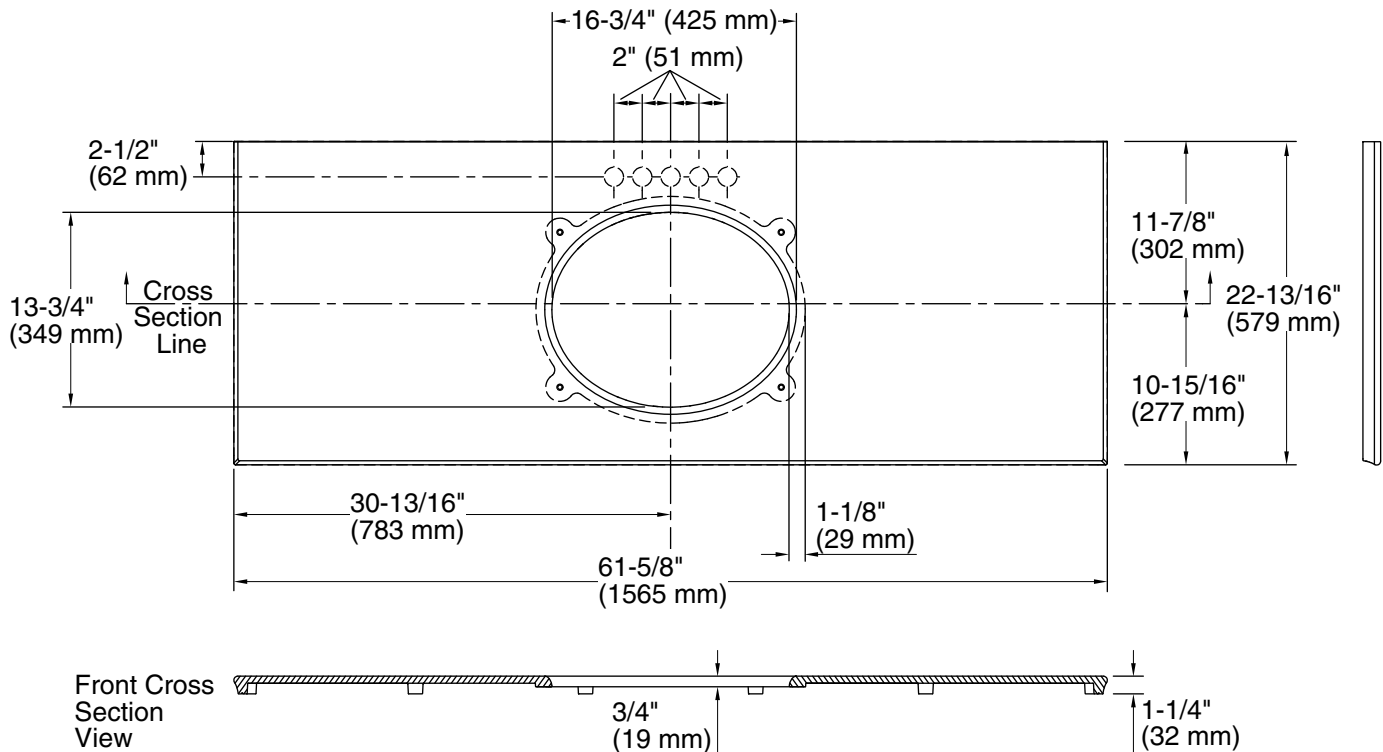

Technical Information

All product dimensions are nominal.

Bowl configuration: Single

Installation: Vanity top/ITB

Bowl area (Only): Length: 16-3/4" (425 mm)
Width: 13-3/4" (349 mm)

Notes

Install this product according to the installation instructions.

Observe all local plumbing and building codes.

This countertop is designed to be installed with a KOHLER or standard-size vanity.

Faucet hole and sink-mounting locations are marked on the underside of the countertop.